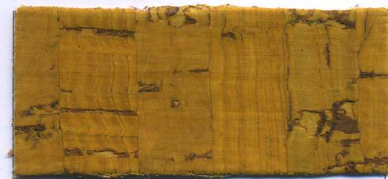

Villani Leonello

CORK FABRIC 7E

ART. 15-R10 H.140 CM PU BACKING -
SUPPORTO COAGULATO

ORDINE MINIMO PER PRODUZIONE 25 METRI/COLORE
MINIMUM ORDER FOR PRODUCTION : 25 METERS / COLOR

COLORI/COLORS: BASIC

MILKY

METEORITE

YELLOW

OYSTER

RUST

SENAPE

SMOKE

BROWN

ORANGE