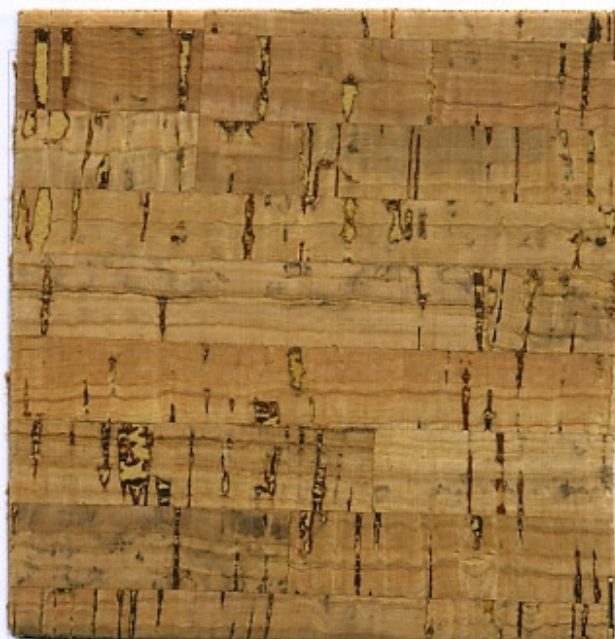

# Villani Leonello

CORK FABRIC - upholstery type 1

ART.103-R13 NATURAL WIDTH 140 cm

ART. 105-R13 NATURAL WIDTH 140 cm

ART.93-R13 NATURAL/BLACK WIDTH 140 cm

ART. 93-R10 GREEN/BLACK WIDTH 140 cm

For more informations please contact:

# Villani Leonello

CORK FABRIC - upholstery type 2

ART.93-R13 RAW SIENA/BLACK WIDTH 140 cm

ART. 93-R13 BROWN/BLACK WIDTH 140 cm

ART.93-R13 NUT/BLACK WIDTH 140 cm

ART. 93-R10 BLACK/BLACK WIDTH 140 cm

For more informations please contact: